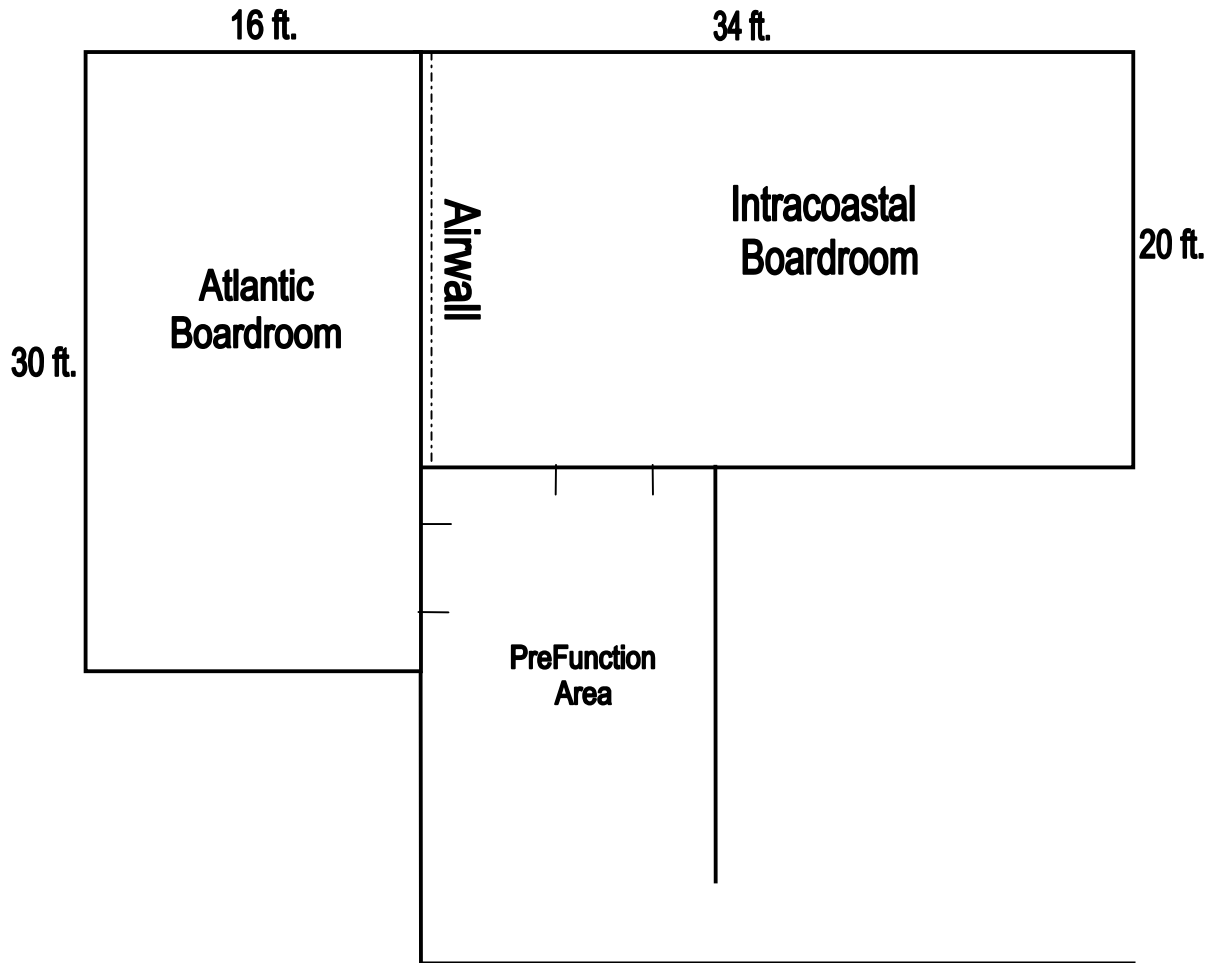

THE ATLANTIC
RESORT & SPA
Fort Lauderdale

Meeting Room	Conference	Classroom	Rounds of 8	U-Shape	Hollow Square	Crescent Rounds
Intracoastal/Atlantic Meeting Room (1160 square feet)	32	50	72	28	34	42
Intracoastal Meeting Room (680 square feet)	28	27	48	22	30	30
Atlantic Meeting Room (480 square feet)	18-20	24	24	15-16	18-20	-
Ocean Terrace	-	-	80	-	-	-